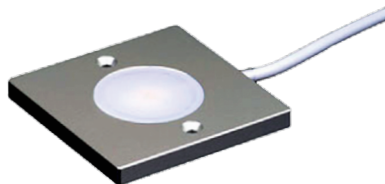

### 3W ULTRA SLIM LED SQUARE PUCK LIGHT

BLACK

SILVER

TBD.USP is a sleek, ultra-slim, single source LED puck light. Has a great new look and is an excellent choice for cabinet, counter, shelf, step, and display lighting. Dimmable, 12V DC.

### FEATURES

- 3 Watt LED
- 120° Beam Angle
- 240 Lumens
- 12V DC Constant Voltage
- 3000K
- 90+ CRI
- Dimmable and Non-Dimmable TLS power supply options available
- 20W Halogen Replacement
- Dimensions: 2.36" square, 0.25" depth
- Splitter available for multi-puck installation