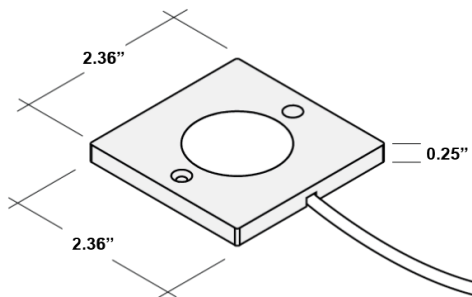

PROJECT NAME:	DATE:	TYPE:
SPECIFIER:	PREPARED BY:	
PART NO.:		

PUCK LIGHT SERIES

TBD.USP

3W ULTRA SLIM LED SQUARE PUCK LIGHT

BLACK

SILVER

TBD.USP is a sleek, ultra-slim, single source LED puck light. Has a great new look and is an excellent choice for cabinet, counter, shelf, step, and display lighting. Dimmable, 12V DC.

FEATURES

- 3 Watt LED
- 120° Beam Angle
- 240 Lumens
- 12V DC Constant Voltage
- 3000K
- 90+ CRI
- Dimmable and Non-Dimmable TLS power supply options available
- 20W Halogen Replacement
- Dimensions: 2.36" square, 0.25" depth
- Splitter available for multi-puck installation

ACCESSORIES

ORDERING GUIDE

TBD.USP	—	—	—
	TEMP 30K - 3000K	FINISH BL - Black SI - Silver	VOLTAGE 12 - 12V DC