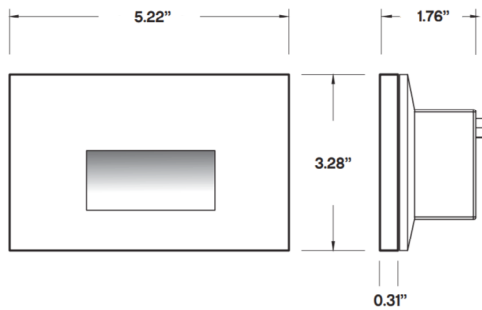

PROJECT NAME:	DATE:	TYPE:
SPECIFIER:	PREPARED BY:	
PART NO.:		

LED OUTDOOR LIGHTING SERIES

TBD.STS5x3

2W HORIZONTAL RECESSED LED STEP/WALL LIGHT

LED step or wall light suitable for outdoor paths and walkways; or wall mounted for directing light down to surfaces. IP65 wet location outdoor rated. Available 2700K, 3000K, 4000K, dimmable, 2W, 12V DC or 120V AC options. Also usable for indoor applications.