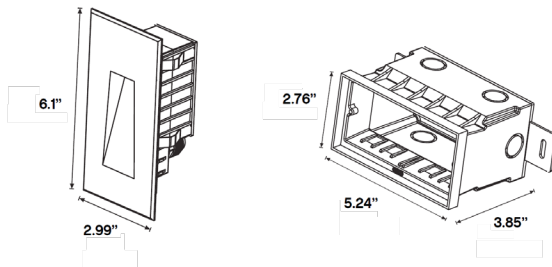

PROJECT NAME:	DATE:	TYPE:
SPECIFIER:	PREPARED BY:	
PART NO.:		

LED OUTDOOR LIGHTING SERIES

TBD.STS3x6

3W VERTICAL RECESSED LED STEP/WALL LIGHT

Vertical recessed LED step or wall light suitable for paths and walkways, or wall mounted for directing light down to surfaces. IP65 outdoor rated and die-cast powder coated aluminum to withstand all weather conditions. Available 3000K or 4000K, dimmable, 3W, 24V. Suitable for residential or commercial applications.

FEATURES

- 3 Watt
- 24V DC Constant Voltage
- Up to 75 Lumens
- Beam Angle 120°
- 3000°K, 4000°K
- 90+ CRI
- IP65 Outdoor Rated
- Long Life 50,000 Hours
- Requires Remote TLS Power Supply
- Refer to Power Supplies for Dimming Compatibility
- Die-Cast Powder Coated Aluminum for all Weather Conditions
- Recessed Applications