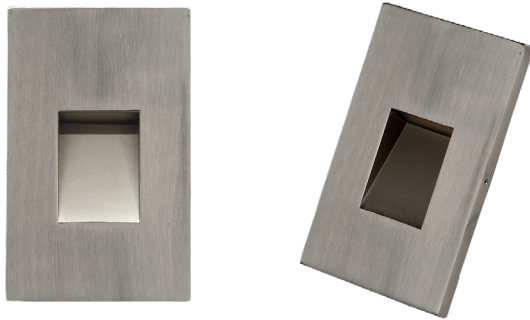

### 2W VERTICAL RECESSED LED STEP/WALL LIGHT

LED step or wall light suitable for outdoor paths and walkways; or wall mounted for directing light down to surfaces. IP65 wet location outdoor rated. Available 2700K, 3000K, 4000K, dimmable, 2W, 12V DC or 120V AC options. Also usable for indoor applications.