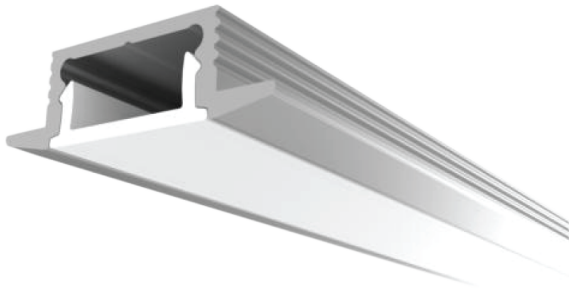

### FLANGED PROFILE CHANNEL

A shallow, flanged channel for recessed applications. This durable Anodized Aluminum Profile Channel not only adds a great finished appearance to your space, but also protects LED chips from dust, and provides superior thermal management for higher wattage LED strips, prolonging the overall lifetime of the lighting system. Patented diffusers maximize lumen output and beam distribution.

### FEATURES

- Recessed Mount
- 2 End caps and 2 Mounting Clips Included
- Frosted Lens Included
- Custom Cut Lengths Available
- Anodized Silver Finish