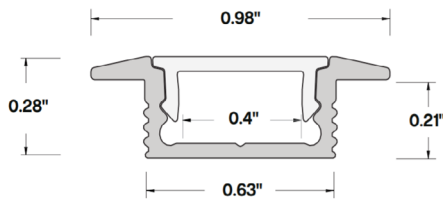

PROFILE CHANNEL SERIES

TBD.E8R

FLANGED PROFILE CHANNEL