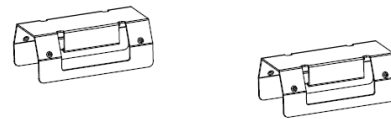

TBD.E8R-MC
(2) Mounting clips included

ORDERING GUIDE

TBD.E8R	—	—
	LENGTH	LENS
	49 - 49.25"	F - Frosted
	98 - 98.5"