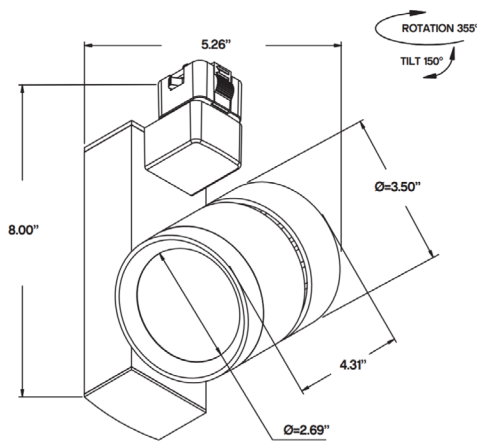

PROJECT NAME:	DATE:	TYPE:
SPECIFIER:	PREPARED BY:	
PART NO.:		

LED TRACK LIGHT SERIES

TBD.TH-(29/37)

29W-37W LED TRACK HEAD

High power LED track light with up to 3000 lumens. Choose either 29W or 37W. They are adjustable with 355° rotation, 100° tilt; and, eco-friendly with no heat, UV, or IR radiation, so will not degrade fabrics or artwork. They are excellent options to highlight artwork or displays. Suitable for residential, commercial or retail.

FEATURES

- 120V-277V VAC Input Voltage
- 29W or 37W Per Ft.
- 2200 or 3000 Lm/Ft., 80+ CRI
- 1980 or 2700 Lm/Ft., 90 CRI
- 80+ or 90 CRI Options
- Dry and Damp Location
- Adjustable Beam Angle
- 355° Rotation, 100° Tilt
- 19° Spot, 30° Flood, 45° Wide Flood
- Integrated Class 2 Driver
- Dimmable
- Halo Track Systems Adapter (Other Options Available Upon Request)
- Certifications: UL Listed, RoHS Compliant
- Long Life: 50,000 Hours
- Die-cast Aluminum
- Eco-friendly, No UV or IR, Will Not Degrade Artwork

FINISH

WH - White
BK - Black

OPTICS

SP - 19° Spot
FL - 30° Flood
WF - 45° Wide

ADAPTER

HT - Halo Type
*Other Adaptor types available upon request

VOLTAGE

120V-277V