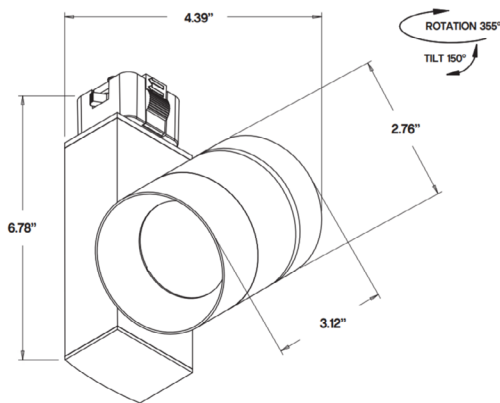

PROJECT NAME:	DATE:	TYPE:
SPECIFIER:	PREPARED BY:	
PART NO.:		

LED TRACK LIGHT SERIES

TBD.TH-16

16W LED TRACK HEAD

High performance LED track light with 16W and 1200 lumen output. It is adjustable with 355° rotation, 100° tilt; and, eco-friendly with no heat, UV, or IR radiation, so will not degrade fabrics or artwork. It is an excellent choice to highlight artwork or displays. Suitable for residential, commercial, or retail applications.

FEATURES

- 120-277 VAC Constant Voltage
- 16W Per Ft.
- 700 Lumens 80 CRI or 630 Lumens 90 CRI
- 85+ or 90 CRI Options
- Dry and Damp Location
- Adjustable Beam Angle
- 355° Rotation, 100° Tilt
- 19° Spot, 30° Flood, 45° Wide Flood Optic Options
- Integrated Class 2 Driver
- Dimmable
- Certifications: UL Listed, RoHS Compliant
- Long Life: 50,000 Hours
- Halo Track Systems Adaptor (Other Options Available Upon Request)
- Die-cast Aluminum
- Eco-friendly, No UV or IR, Will Not Degrade Artwork

ORDERING GUIDE

TBD.TH

WATTAGE
16 - 16 W

COLOR TEMP
27K - 2700K
30K - 3000K
40K - 4000K

CRI
85 - 85 CRI
90 - 90 CRI

FINISH
WH - White
BK - Black

OPTICS
SP - 19° Spot
FL - 30° Flood
WF - 45° Wide

ADAPTER
HT - Halo Type