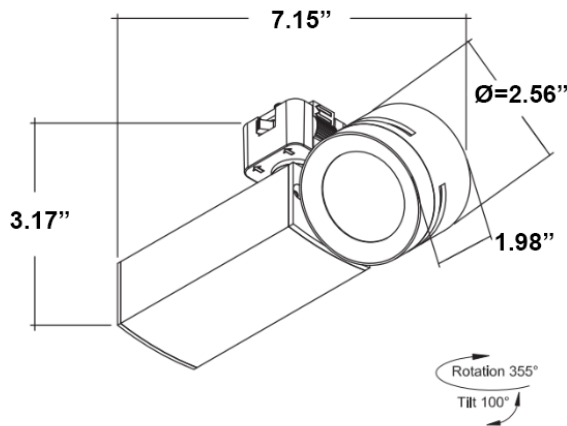

PROJECT NAME:	DATE:	TYPE:
SPECIFIER:	PREPARED BY:	
PART NO.:		

LED TRACK LIGHT SERIES

TBD.TH-12H

12.5 W LED HORIZONTAL TRACK HEAD

Sleek and compact, this 12.5 W / 700 Lumen LED track light has an integrated driver; is adjustable with 355° rotation, 100° tilt; and, eco-friendly with no heat, UV, or IR radiation, so will not degrade fabrics or artwork. It is an excellent choice to highlight artwork or displays. Suitable for residential, commercial, or retail applications.

FEATURES

- 120-277 VAC Constant Voltage
- 12.5 W Per Ft.
- 700 Lumens 80 CRI or 630 Lumens 90 CRI
- 80+ or 90 CRI Options
- Dry and Damp Location
- Adjustable Beam Angle
- 355° Rotation, 100° Tilt
- 19° Spot, 30° Flood, 45° Wide Flood Optic Options
- Integrated Class 2 Driver
- Dimmable
- Certifications: UL Listed, RoHS Compliant
- Long Life: 50,000 Hours
- Halo Track Systems Adaptor (Other Options Available Upon Request)
- Die-cast Aluminum
- Eco-friendly, No UV or IR, Will Not Degrade Artwork

	12.5 W	80+ CRI		700 LUMENS		50,000 HOURS
--	---------------	----------------	--	-------------------	--	---------------------

ORDERING GUIDE

TBD.TH

WATTAGE	COLOR TEMP	CRI	FINISH	OPTICS	ADAPTER	VOLTAGE
12H - 12.5 W	27K - 2700K 30K - 3000K 40K - 4000K	80 - 80 CRI 90 - 90 CRI	WH - White BK - Black	SP - 19° Spot FL - 30° Flood WF - 45° Wide	HT - Halo Type <small>*Other Adaptor types available upon request</small>	120V-277V