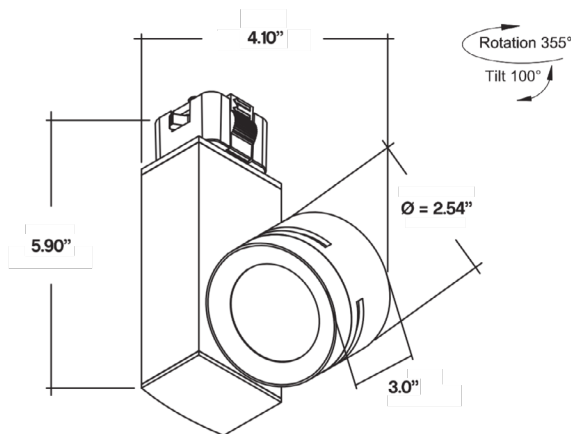

PROJECT NAME:	DATE:	TYPE:
SPECIFIER:	PREPARED BY:	
PART NO.:		

LED TRACK LIGHT SERIES

TBD.TH-12

12.5 W LED TRACK HEAD

Sleek and compact, this 12.5 W / 700 Lumen LED track light has an integrated driver; is adjustable with 355° rotation, 100° tilt; and, eco-friendly with no heat, UV, or IR radiation, so will not degrade fabrics or artwork. It is an excellent choice to highlight artwork or displays. Suitable for residential, commercial, or retail applications.

FEATURES

- 120V-277V VAC Constant Voltage
- 12.5W Per Ft.
- 700 Lm/Ft. 80 CRI or 630 Lm/Ft. 90 CRI
- 80+ or 90 CRI Options
- Dry and Damp Location
- Adjustable Beam Angle
- 355° Rotation, 100° Tilt
- 19° Spot, 30° Flood, 45° Wide Flood Optic Options
- Integrated Class 2 Driver
- Dimmable
- Certifications: UL Listed, RoHS Compliant
- Long Life: 50,000 Hours
- Halo Track Systems Adaptor (Other Options Available Upon Request)
- Die-cast Aluminum
- Eco-friendly, No UV or IR, Will Not Degrade Artwork

ORDERING GUIDE

TBD.TH						
WATTAGE 12 - 12.5 W	COLOR TEMP 27K - 2700K 30K - 3000K 40K - 4000K	CRI 80 - 80 CRI 90 - 90 CRI	FINISH WH - White BK - Black	OPTICS SP - 19° Spot FL - 30° Flood WF - 45° Wide	ADAPTER HT - Halo Type <small>*Other Adaptor types available upon request</small>	VOLTAGE 120V-277V