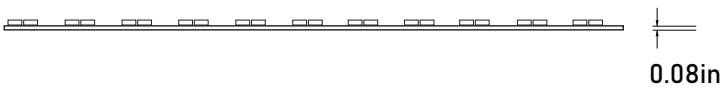

PROJECT NAME:	DATE:	TYPE:
SPECIFIER:	PREPARED BY:	
PART NO.:		

LED STRIP SERIES - COLOR CHANGING

TBD.STW81

5.5W INDOOR TUNABLE WHITE LED STRIP

TBD.STW81 is a linear lighting system featuring "tunable white" within the same strip. Combined Color Temperature range of 1800K warm, to 6000K cool. Fully dimmable, is ideal for indoor accent and ambient lighting.

1800K 2200K 2500K 2700K 3000K 3500K 4200K 5000K 6000K

FEATURES

- 24V DC
- 5.5 Watts Per Foot
- 81 LEDs Per Foot
- 500+ Lumens Per Foot
- 95+ CRI
- Max Run Length 12'
- Beam Angle 120°
- Field Cuttable Every 1.0"
- Dimensions: 0.47" x 0.08"
- Dimming: MLV, ELV, 0-10 & TRIAC
- Requires Remote TLS Dimming Module
- Requires Remote TLS Power Supply
- Certification: UL Listed
- Long Life 50,000 Hours
- Application Friendly: UV Free & IR Free
- Environmentally Friendly: Mercury & Lead Free

ORDERING GUIDE

TBD.STW81

COLOR TEMP WARM

18K - 1800K
22K - 2200K
25K - 2500K
27K - 2700K
30K - 3000K

COLOR TEMP COOL

30K - 3000K
35K - 3500K
42K - 4200K
50K - 5000K
60K - 6000K

LENGTH

16 - 16.4 ft.
100 - 100 ft.
PF - 12"