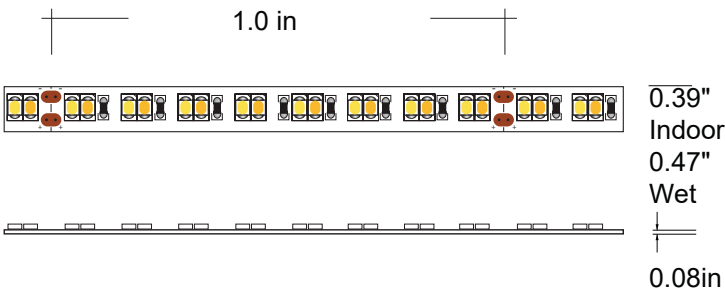

PROJECT NAME:	DATE:	TYPE:
SPECIFIER:	PREPARED BY:	
PART NO.:		

LED STRIP SERIES - COLOR CHANGING

TBD.STW81(W)

5.5W INDOOR/OUTDOOR TUNABLE WHITE LED STRIP

TBD.STW81 is a linear lighting system featuring "tunable white" within the same strip. Combined Color Temperature range of 1800K warm, to 6000K cool. Fully dimmable, is ideal for indoor or outdoor accent and ambient lighting.

1800K 2200K 2500K 2700K 3000K 3500K 4200K 5000K 6000K

FEATURES

- 24V DC
- 5.5 Watts Per Foot
- 81 LEDs Per Foot
- 500+ Lumens Per Foot
- 95+ CRI
- Max Run Length 12'
- Beam Angle 120°
- Field Cuttable Every 1.0"
- Dimensions: 0.39" x 0.08"; 0.47" x 0.08" IP65
- Dimming: MLV, ELV, 0-10 & TRIAC
- Requires Remote TLS Dimming Module
- Requires Remote TLS Power Supply
- Certification: UL Listed
- Long Life 50,000 Hours
- Application Friendly: UV Free & IR Free
- Environmentally Friendly: Mercury & Lead Free

30K - 3000K
35K - 3500K
42K - 4200K
50K - 5000K
60K - 6000K

LENGTH

16 - 16.4 ft.
100 - 100 ft.
PF - 12"

VOLTAGE

24 - 24V DC