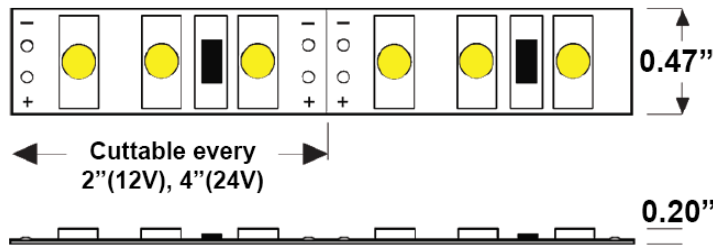

PROJECT NAME:	DATE:	TYPE:
SPECIFIER:	PREPARED BY:	
PART NO.:		

LED STRIP SERIES

TBD.SL18(W)

1.5W INDOOR / OUTDOOR LED STRIP

TBD.SL18 is an energy-efficient linear lighting system with standard output. Great for many indoor/outdoor, commercial/residential applications. With several LED color options, 120° beam spread, and an IP65 rating option, this LED strip is a cost effective option for smaller-detail accent lighting: shelves, undercabinet, floating vanities, steps, display, or tight spaces.

Indoor

Outdoor

FEATURES

- 12V and 24V DC Input Voltage
- 1.5 Watts Per Foot
- 18 LEDs Per Foot
- 120 Lumens Per Foot, 3000K
- 95+ CRI Standard
- Max Run Length 16.4 ft. (12V) / 24 ft. (24V)
- Field Cuttable Every 2" (12V) / 4" (24V)
- Indoor Rated Width: 0.40" Depth 0.08"
- Outdoor IP65 Rated: Width 0.47" Depth 0.20"
- 120° Beam Angle
- Adhesive Backing (Indoor Only)
- Requires Remote Dimmable TLS Power Supply
- Dimming MLV, ELV, 0-10, TRIAC
- Refer to Power Supply for Compatibility
- Certifications UL Listed, Title 24 JA8
- Long Life 50,000 Hours
- Application Friendly UV Free & IR Free
- Earth Friendly Mercury & Lead Free

LENGTH

16 - 16.4 ft.
32 - 32 ft. (IP65 Only)
100 - 100 ft. (Indoor Only)
PF - 12"

VOLTAGE

12 - 12V DC
24 - 24V DC

CRI

90 - 90 CRI
95 - 95 CRI

TBD LED SOLUTIONS

218 E Valley Rd, Ste 104 – PMB377, Carbondale, CO 81623
www.tbdledsolutions.com