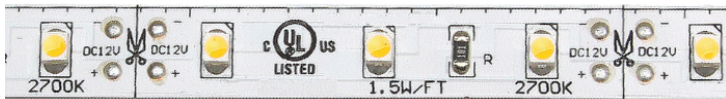

PROJECT NAME:	DATE:	TYPE:
SPECIFIER:	PREPARED BY:	
PART NO.:		

LED STRIP SERIES

TBD.SL18(W)

1.5W INDOOR / OUTDOOR LED STRIP

TBD.SL18 is an energy-efficient linear lighting system with standard output. Great for many indoor/outdoor, commercial/residential applications. With several LED color options, 120° beam spread, and an IP65 rating option, this LED strip is a cost effective option for smaller-detail accent lighting: shelves, undercabinet, floating vanities, steps, display, or tight spaces.

Indoor

Outdoor

FEATURES

- 12V and 24V DC Input Voltage
- 1.5 Watts Per Foot
- 18 LEDs Per Foot
- 120 Lumens Per Foot, 3000K
- 95+ CRI Standard
- Max Run Length 16.4 ft. (12V) / 24 ft. (24V)
- Field Cuttable Every 2" (12V) / 4" (24V)
- Indoor Rated Width: 0.40" Depth 0.08"
- Outdoor IP65 Rated: Width 0.47" Depth 0.20"
- 120° Beam Angle
- Adhesive Backing (Indoor Only)
- Requires Remote Dimmable TLS Power Supply
- Dimming MLV, ELV, 0-10, TRIAC
- Refer to Power Supply for Compatibility
- Certifications UL Listed, Title 24 JA8
- Long Life 50,000 Hours
- Application Friendly UV Free & IR Free
- Earth Friendly Mercury & Lead Free

ORDERING GUIDE

INDOOR/OUTDOOR

TBD.SL18 -
Indoor Dry Location
TBD.SL18(W) -
Outdoor Wet Location

TEMP / COLOR

22K - 2200K **RD** - Red
25K - 2500K **BL** - Blue
27K - 2700K **GR** - Green
30K - 3000K **PK** - Pink
35K - 3500K **PR** - Purple
40K - 4000K **AM** - Amber
50K - 5000K **OR** - Orange
60K - 6000K