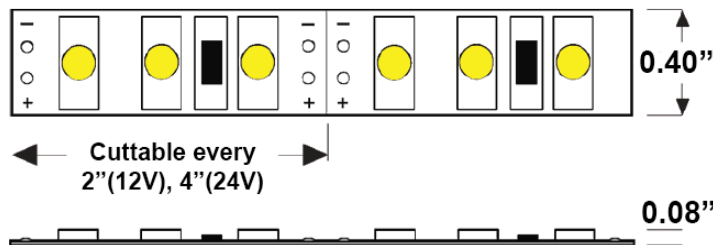

PROJECT NAME:	DATE:	TYPE:
SPECIFIER:	PREPARED BY:	
PART NO.:		

LED STRIP SERIES

TBD.SL18(W)

1.5W INDOOR / OUTDOOR LED STRIP

TBD.SL18 is an energy-efficient linear lighting system with standard output. Great for many indoor/outdoor, commercial/residential applications. With several LED color options, 120° beam spread, and an IP65 rating option, this LED strip is a cost effective option for smaller-detail accent lighting: shelves, undercabinet, floating vanities, steps, display, or tight spaces.

Indoor

Outdoor

FEATURES

- 12V and 24V DC Input Voltage
- 1.5 Watts Per Foot
- 18 LEDs Per Foot
- 120 Lumens Per Foot, 3000K
- 95+ CRI Standard
- Max Run Length 16.4 ft. (12V) / 24 ft. (24V)
- Field Cuttable Every 2" (12V) / 4" (24V)
- Indoor Rated Width: 0.40" Depth 0.08"
- Outdoor IP65 Rated: Width 0.47" Depth 0.20"
- 120° Beam Angle
- Adhesive Backing (Indoor Only)
- Requires Remote Dimmable TLS Power Supply
- Dimming MLV, ELV, 0-10, TRIAC
- Refer to Power Supply for Compatibility
- Certifications UL Listed, Title 24 JA8
- Long Life 50,000 Hours
- Application Friendly UV Free & IR Free
- Earth Friendly Mercury & Lead Free