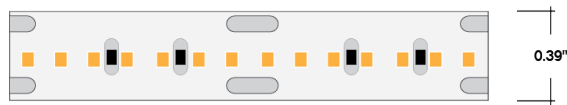

PROJECT NAME:	DATE:	TYPE:
SPECIFIER:	PREPARED BY:	
PART NO.:		

LED STRIP SERIES

TBD.S81

5.5W INDOOR LED STRIP

CUTTABLE EVERY 1"

TBD.S81 is a high-output linear lighting system designed to provide a continuous light source without hot spots. At 5.5W per foot, produces over 500 lumens per foot! Low profile, for use with shallow profile channels. Superior choice for wall washes and vanities, for indoor use on residential / commercial projects. Fully dimmable, 120 degree beam spread.

FEATURES

- 24V DC
- 5.5 Watts per ft.
- 81 LEDs per ft.
- 500 Lumens per ft., 3000K
- 90+ CRI
- Max Run Length: 12'
- Field Cuttable Every 1"
- Width: 0.40" Depth 0.05"
- High R9 and R13 values
- Beam Angle: 120°
- 3M Adhesive Backing
- Requires Remote Dimmable TLS Power Supply
- Refer to Power Supply for Compatibility
- Certifications: UL Listed; Title 24 JA8
- Long Life 50,000 Hours
- Application Friendly: UV Free & IR Free
- Earth Friendly: Mercury & Lead Free