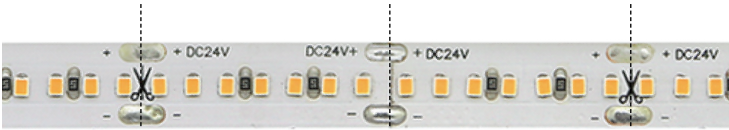

PROJECT NAME:	DATE:	TYPE:
SPECIFIER:	PREPARED BY:	
PART NO.:		

LED STRIP SERIES

TBD.S81

5.5W INDOOR LED STRIP

CUTTABLE EVERY 1"

TBD.S81 is a high-output linear lighting system designed to provide a continuous light source without hot spots. At 5.5W per foot, produces over 500 lumens per foot! Low profile, for use with shallow profile channels. Superior choice for wall washes and vanities, for indoor use on residential / commercial projects. Fully dimmable, 120 degree beam spread.

FEATURES

- 24V DC
- 5.5 Watts per ft.
- 81 LEDs per ft.
- 500 Lumens per ft., 3000K
- 90+ CRI
- Max Run Length: 12'
- Field Cuttable Every 1"
- Width: 0.40" Depth 0.05"
- High R9 and R13 values
- Beam Angle: 120°
- 3M Adhesive Backing
- Requires Remote Dimmable TLS Power Supply
- Refer to Power Supply for Compatibility
- Certifications: UL Listed; Title 24 JA8
- Long Life 50,000 Hours
- Application Friendly: UV Free & IR Free
- Earth Friendly: Mercury & Lead Free

ORDERING GUIDE

TBD.S81

TEMP / COLOR

27K - 2700K
 30K - 3000K
 35K - 3500K
 40K - 4000K
 50K - 5000K

LENGTH

16 - 16.4 ft.
 100 - 100 ft.
 PF - 12"

VOLTAGE

24 - 24V DC