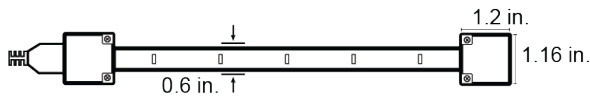

LED STRIP SERIES

TBD.S20

120V DIMMABLE LED STRIP