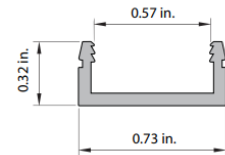

### FEATURES

- 120V AC, NO DRIVER REQUIRED
- 4W Per Foot
- 20 LED's Per Foot
- 90+ CRI
- Max Run Length up to 150 Ft
- Cuttable Every 4"
- Suitable for Indoor or Outdoor Use (IP65)
- Dimensions Width 0.6" to 1.16" Depth 1.2"
- 120° Beam Angle
- Dimmable
- Long Life 50,000 Hours

### ACCESSORIES

**TBD.S20-LNK-6**  
6" EXT Link Cable  
**TBD.S20-LNK-12**  
12" EXT Link Cable  
**TBD.S20-LNK-24**  
24" EXT Link Cable  
(Sold Separately)

**TBD.S20-HWC36**  
36" Hardwire Power Feed  
**TBD.S20-HWC72**  
72" Hardwire Power Feed  
(Sold Separately)

**TBD.S20-PCA-72**  
72" Power Cable  
(Sold Separately)

**TBD.S20-EC**  
End Caps  
(1 Pair Included)

**TBD.S20-AC48**  
48" Aluminum Channel  
(Sold Separately)

**Note:** Other channel options available upon request