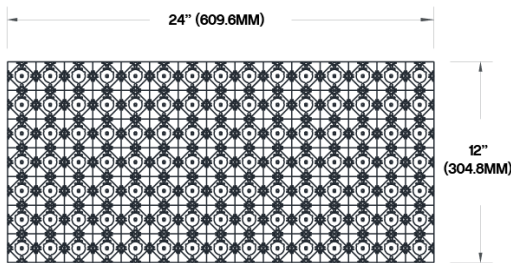

PROJECT NAME:	DATE:	TYPE:
SPECIFIER:	PREPARED BY:	
PART NO.:		

LED STRIP SERIES

TBD.FLP

LED FLEXIBLE SHEET MODULE

Multi-use high-efficiency LED flexible sheet module is a suitable replacement for areas requiring multiple rows of strip, or for backlighting displays or transparent stone. A flexible LED sheet cuttable in two directions for unique light shaping. Dimmable, color changing options, ultra-thin.

FEATURES

- ØRVWDWØROWD
- UW
- MUW
- PMUW
- Ø
- DPD
- ØOWUDL
- ØLEOLDPWU
- ØLUVPRWRUSSO
- LPPDEOØØØD
- UWLILFDWLRVØLVW
- RLIØRUV

ORDERING GUIDE

TBD.FLP

- COLOR TEMP
- 27K - 2700K
 - 30K - 3000K
 - 35K - 3500K
 - 40K - 4000K
 - 50K - 5000K
 - 60K - 6000K