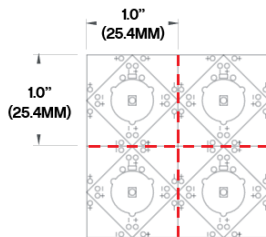

ORDERING GUIDE

TBD.FLP

1. COLOR TEMP
2. 27K - 2700K
   - 30K - 3000K
   - 35K - 3500K
   - 40K - 4000K
   - 50K - 5000K
   - 60K - 6000K

VOLTAGE
24 - 24V DC