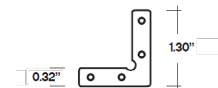

FEATURES

- Recessed Mount to Fit Flush on Installation Surface
- Installs Within Dry Wall Depth
- Frosted Lens Diffuser Included
- Matte White Powder Coat Finish
- Available lengths: 48" and 96"
- Field Cuttable
- Custom Lengths Available
- Optional Accessories Sold Separately

ACCESSORIES

TBD.ERCP-EC
End Cap
(Sold Separately)

TBD.ERCP-SC
Straight Connector
(Sold Separately)

TBD.ERCP-IC
Internal Connector
(Sold Separately)

ORDERING GUIDE

TBD.ERCP

SIZE
48 - 48"
96 - 96"

LENS
F - Frosted