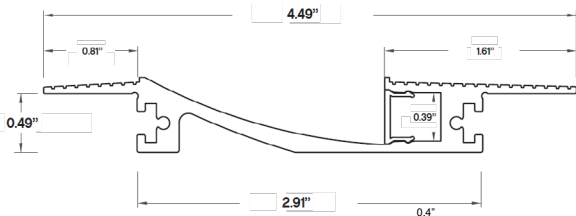

| | | |
|---------------|--------------|-------|
| PROJECT NAME: | DATE: | TYPE: |
| SPECIFIER: | PREPARED BY: | |
| PART NO.: | | |

PROFILE CHANNEL SERIES

TBD.ERCP

RECESSED WIDE-BEAM CHANNEL

Mud-in trimmed recessed mount channel. Suitable for wide-beam distribution in dry wall applications. The durable Anodized Aluminum Profile Channel not only adds a great finished appearance to your space, but also protects LED chips from dust, and provides superior thermal management for higher wattage strips, prolonging the overall lifetime of the lighting system. Patented frosted diffusers maximize lumen output and wide-beam distribution.

FEATURES

- Recessed Mount to Fit Flush on Installation Surface
- Installs Within Dry Wall Depth
- Frosted Lens Diffuser Included
- Matte White Powder Coat Finish
- Available lengths: 48" and 96"
- Field Cuttable
- Custom Lengths Available
- Optional Accessories Sold Separately

ACCESSORIES

TBD.ERCP-EC
End Cap
(Sold Separately)

TBD.ERCP-SC
Straight Connector
(Sold Separately)

TBD.ERCP-IC
Internal Connector
(Sold Separately)

ORDERING GUIDE

TBD.ERCP

SIZE
48 - 48"
96 - 96"

LENS
F - Frosted