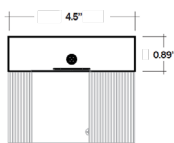

| | | |
|---------------|--------------|-------|
| PROJECT NAME: | DATE: | TYPE: |
| SPECIFIER: | PREPARED BY: | |
| PART NO.: | | |

PROFILE CHANNEL SERIES

TBD.ERCP

RECESSED WIDE-BEAM CHANNEL

Mud-in trimmed recessed mount channel. Suitable for wide-beam distribution in dry wall applications. The durable Anodized Aluminum Profile Channel not only adds a great finished appearance to your space, but also protects LED chips from dust, and provides superior thermal management for higher wattage strips, prolonging the overall lifetime of the lighting system. Patented frosted diffusers maximize lumen output and wide-beam distribution.

FEATURES

- Recessed Mount to Fit Flush on Installation Surface
- Installs Within Dry Wall Depth
- Frosted Lens Diffuser Included
- Matte White Powder Coat Finish
- Available lengths: 48" and 96"
- Field Cuttable
- Custom Lengths Available
- Optional Accessories Sold Separately

ACCESSORIES

TBD.ERCP-EC
End Cap
(Sold Separately)

TBD.ERCP-SC
Straight Connector
(Sold Separately)

TBD.ERCP-IC
Internal Connector
(Sold Separately)

ORDERING GUIDE

TBD.ERCP

SIZE
48 - 48"
96 - 96"

LENS
F - Frosted