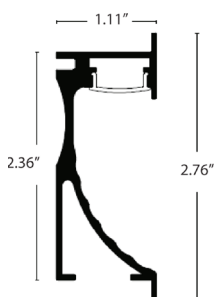

| | | |
|---------------|--------------|-------|
| PROJECT NAME: | DATE: | TYPE: |
| SPECIFIER: | PREPARED BY: | |
| PART NO.: | | |

PROFILE CHANNEL SERIES

TBD.ERC

RECESSED FLANGED PROFILE CHANNEL

A specially shaped channel designed to direct beam either up or down onto ceilings or floors, projecting a warm glow for cove or pathway lighting. This durable Anodized Aluminum Profile Channel not only adds a great finished appearance to your space, but also protects LED chips from dust, and provides superior thermal management for higher wattage LED strips, prolonging the overall lifetime of the lighting system. Patented diffusers maximize lumen output and beam distribution.

FEATURES

- Recessed Flanged
- Available lengths: 49" and 98.5"
- Finish: Anodized Silver
- Diffuser: Clear or Frosted
- Custom cut lengths available

ACCESSORIES

TBD.ERC-EC
End Caps
(2 Included)

ORDERING GUIDE

| | | |
|----------------|------------------------|------------------------|
| TBD.ERC | — | — |
| | LENGTH | LENS |
| | 49 - 49.25" | F - Frosted |
| | 98 - 98.5" | C - Clear |
| | CC - Custom Cut | Blank - No Lens |