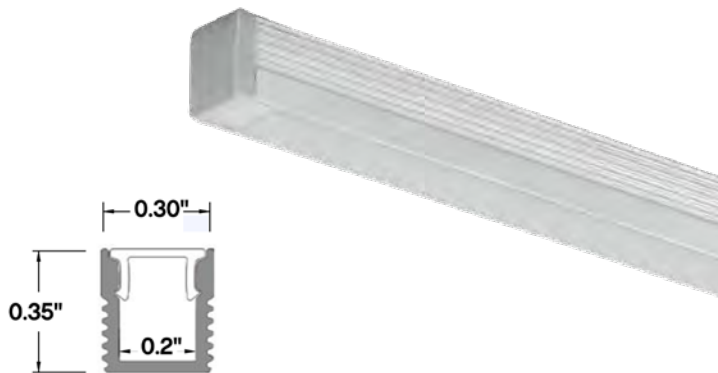

### 5 MM FLANGELESS PROFILE CHANNEL

A channel suitable for super tight spaces. This durable Anodized Aluminum Profile Channel not only adds a great finished appearance to your space, but also protects LED chips from dust, and provides superior thermal management for higher wattage LED strips, prolonging the overall lifetime of the lighting system. Patented diffusers maximize lumen output and beam distribution.

#### TYPE

**5MM** - 5 mm Wide