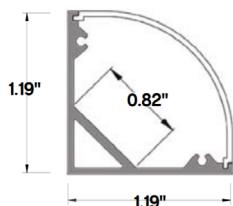

PROJECT NAME:	DATE:	TYPE:
SPECIFIER:	PREPARED BY:	
PART NO.:		

PROFILE CHANNEL SERIES

TBD.E45W

45 DEGREE FLANGELESS PROFILE CHANNEL

A wider version of the 45 degree angle surface mount channel, suitable for shelves, under cabinets and corners. This durable Anodized Aluminum Profile Channel not only adds a great finished appearance to your space, but also protects LED chips from dust, and provides superior thermal management for higher wattage LED strips, prolonging the overall lifetime of the lighting system. Patented diffusers maximize lumen output and beam distribution.

FEATURES

- Surface mounted
- 160° Beam Spread
- Available lengths: 49" and 98.5"
- Anodized Silver finish
- Frosted Lens
- Custom cut lengths & finishes available

ACCESSORIES

TBD.E45W-EC
End Caps
(2 Included)

TBD.E45W-MC
Mounting Clips
(2 Included)

ORDERING GUIDE

TBD.E45W

LENGTH
49 - 49.25"
98 - 98.5"

LENS
F - Frosted