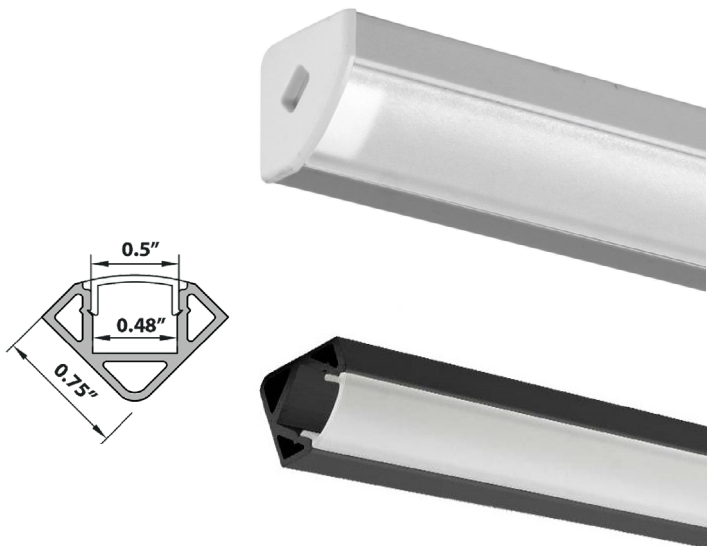

PROJECT NAME:	DATE:	TYPE:
SPECIFIER:	PREPARED BY:	
PART NO.:		

PROFILE CHANNEL SERIES

TBD.E45

45 DEGREE FLANGELESS PROFILE CHANNEL

A 45 degree angle surface mount channel suitable for shelves, undercabinets, and corners. Now available in black. This durable Anodized Aluminum Profile Channel not only adds a great finished appearance to your space, but also protects LED chips from dust, and provides superior thermal management for higher wattage LED strips, prolonging the overall lifetime of the lighting system. Patented diffusers maximize lumen output and beam distribution.

FEATURES

- Surface Mounted
- 160° Beam Spread
- Lens: Clear or Frosted (sold separately)
- Finish: Anodized Silver or Black
98" Only - Additional fee for Black (Powder Coat)
- Available Lengths: 39 3/8", 78 7/8", 98"
- End Caps & Mounting Clips included
- Custom cut lengths available

ACCESSORIES

TBD.E45-EC
End Caps
(2 Included)

TBD.E45-MC
Mounting Clips
(2 Included)

ORDERING GUIDE

TBD.E45	—	—
Channel	LENGTH 39 - 39 3/8" 78 - 78 7/8" 98 - 98"	FINISH AS - Anodized Silver BK - Black
TBD.L45	—	—
Lens	LENGTH 39 - 39 3/8" 78 - 78 7/8" 98 - 98"	LENS C - Clear F - Frosted Blank - No Lens