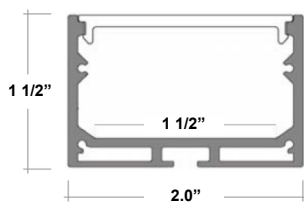

PROFILE CHANNEL SERIES

TBD.E35SW

FLANGELESS / SUSPENDED SUPER WIDE PROFILE CHANNEL

A super wide channel for areas needing maximum light output. Options for surface, recessed mud-in, or suspended mounting. This durable Anodized Aluminum Profile Channel not only adds a great finished appearance to your space, but also protects LED chips from dust, and provides superior thermal management for higher wattage LED strips, prolonging the overall lifetime of the lighting system. Patented diffusers maximize lumen output and beam distribution.

FEATURES

- Surface, Recessed or Suspended Mounting options
- 160° Beam Spread
- Lens: Frosted
- Finish: Anodized Silver
- Mud-In Mesh Bracket - Sold separately for Recessed Mount - (4) per 49.25" and (8) per 98.5". Top screws included. 1 9/16" L x 2" W with 3/4" Flap

ACCESSORIES

ORDERING GUIDE

TBD.E35SW

LENGTH
49 - 49.25"
98 - 98.5"

LENS
F - Frosted

MOUNTING
SM - Surface or
Recessed Mount
(Included)
CS - Cable Suspension

**Suspended Channel
Accessories**
(Sold Separately)
TBD.CSCANOPY
TBD.CSCABLE