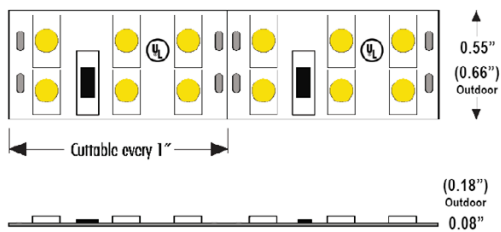

PROJECT NAME:	DATE:	TYPE:
SPECIFIER:	PREPARED BY:	
PART NO.:		

LED STRIP SERIES

TBD.DS72(W)

6.0W INDOOR/OUTDOOR LED STRIP

TBD.DS72 is a linear lighting system optimal for areas where high-intensity levels of light are desired. Great for many indoor, commercial / residential applications. With several LED color options and 120° beam spread, this LED strip is a superior option for general lighting: coves, slots, or vanity mirrors. This strip, with high density, double-row LED spacing, when used with a deep channel and frosted lens, virtually eliminates all hot spots.

FEATURES

- 24V DC Constant Voltage
- 6 Watts Per Foot
- 72 LEDs Per Foot
- 480 Lumens Per Foot (3000K)
- 90 or 95 CRI Options
- Max Run 16.4'
- Field Cuttable Every 1"
- Indoor Rated Width 0.55" Depth 0.08"
- Outdoor IP65 Rated Width 0.66" Depth 0.18"
- Beam Angle: 120°
- 3M Adhesive Backing (Indoor Only)
- Requires Remote Dimmable TLS Power Supply
- Refer to Power Supply for Dimming Compatibility
- Certifications: UL Listed; Title 24; JA8
- Long Life: 50,000 Hours
- Application Friendly: UV Free & IR Free
- Environmentally Friendly: Mercury Free & Lead Free

LENGTH
16 - 16.4 ft.
32 - 32 ft. (IP65 Only)
100 - 100 ft. (Indoor Only)
PF - 12"

VOLTAGE
24 - 24V DC

CRI
90 - 90 CRI
95 - 95 CRI