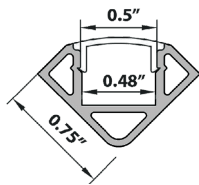

LED CLOSET LIGHT SERIES

TBD.CL45

LED CUSTOM CLOSET STORAGE LIGHT